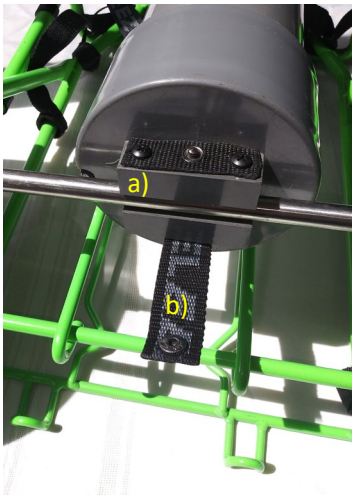

WheelEEZ® Gear Tube for Beach Cart-Folding

WheelEEZ Gear Tubes for Beach Cart-Folding are designed to facilitate easy transport of hard to carry outdoor gear. Perfect for wind screens, umbrellas, fishing rods.

Two convenient sizes available.

WZ1-BCF-GT-LG, WheelEEZ Gear Tube for BCF, Large
WZ1-BCF-GT-SM, WheelEEZ Gear Tube for BCF, Small

Large shown

Small shown

Installation instructions.

Step 1. On assembled Beach Cart-Folding, set Gear Tube base block a) on axle and close snap strap b).

Step 2. Fit slot in Gear Tube back block c) onto upright cart frame member and close snap strap d). Longer, awkward items require test fit before use.